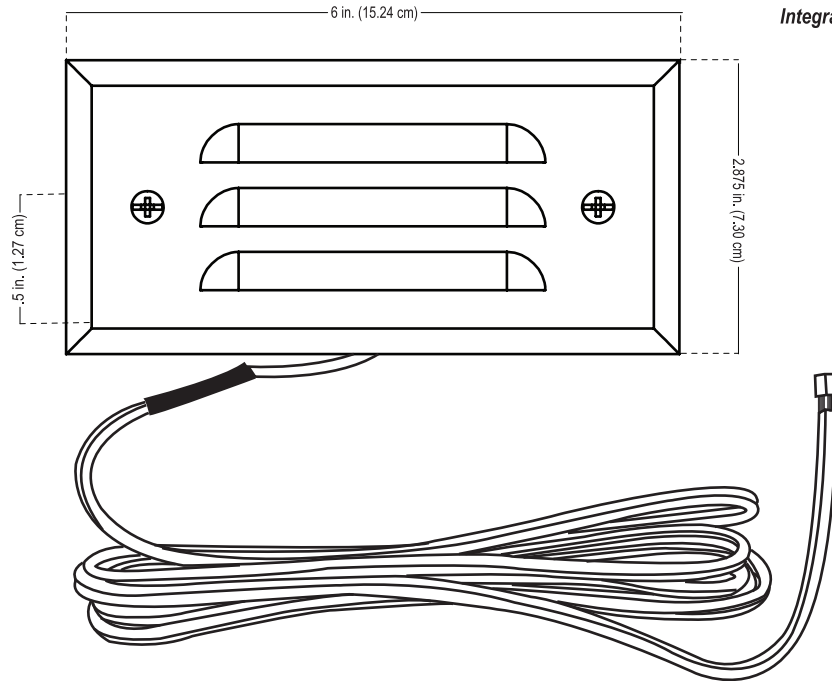

ALLIANCE

Specification Sheet

Model: SL25-LED (Integrated Step Light)

Fixture Height: 2.875 in. (7.30 cm)

Fixture Width: 6 in. (15.24 cm)

Fixture Depth: .5 in. (1.27 cm)

Notes:

Project:
Type:

Specifications and Features:

Body: Brass fixture, aged brass finish

Face plate: Solid brass louvered face plate with securing screws and clear glass lens

Wire: 25 Foot wire lead, 16 awg (UL listed), brown, Pre-connected to the fixture, Pre-stripped for easy wire connection