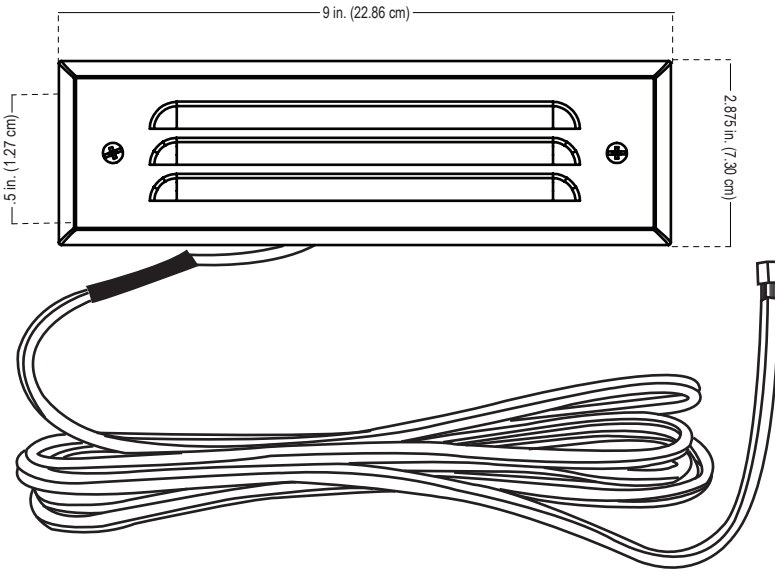

ALLIANCE

Specification Sheet

Model: SL35-bt (Bluetooth Step Light)

Fixture Height: 2.875 in. (7.30 cm)
Fixture Width: 9 in. (22.86 cm)
Fixture Depth: .5 in. (1.27 cm)

Notes:

Project:
Type:

Specifications and Features:

Body: Brass fixture, aged brass finish

Face plate: Solid brass louvered face plate with securing screws and clear glass lens

Wire: 25 Foot wire lead, 16 awg (UL listed), brown, Pre-connected to the fixture, Pre-stripped

for easy wire connection

Warranty: Ten Year WARRANTY

Integrated LED Features:

Wattage: 1w - 4w

Operating Voltage Range: 10v - 14v

Lumen Output: 15lm to 350lm

Beam Spread: 40°

CRI: 80