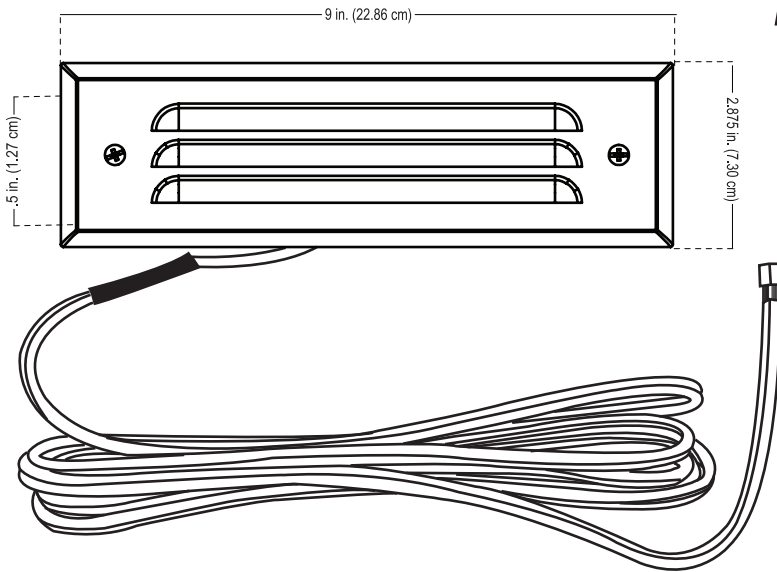

ALLIANCE

Specification Sheet

Model: SL35-LED (Integrated Step Light)

Fixture Height: 2.875 in. (7.30 cm)
Fixture Width: 9 in. (22.86 cm)
Fixture Depth: .5 in. (1.27 cm)

Project:

Type:

Specifications and Features:

Body: Brass fixture, aged brass finish

Face plate: Solid brass louvered face plate with securing screws and clear glass lens

Wire: 25 Foot wire lead, 16 awg (UL listed), brown, Pre-connected to the fixture, Pre-stripped for easy wire connection