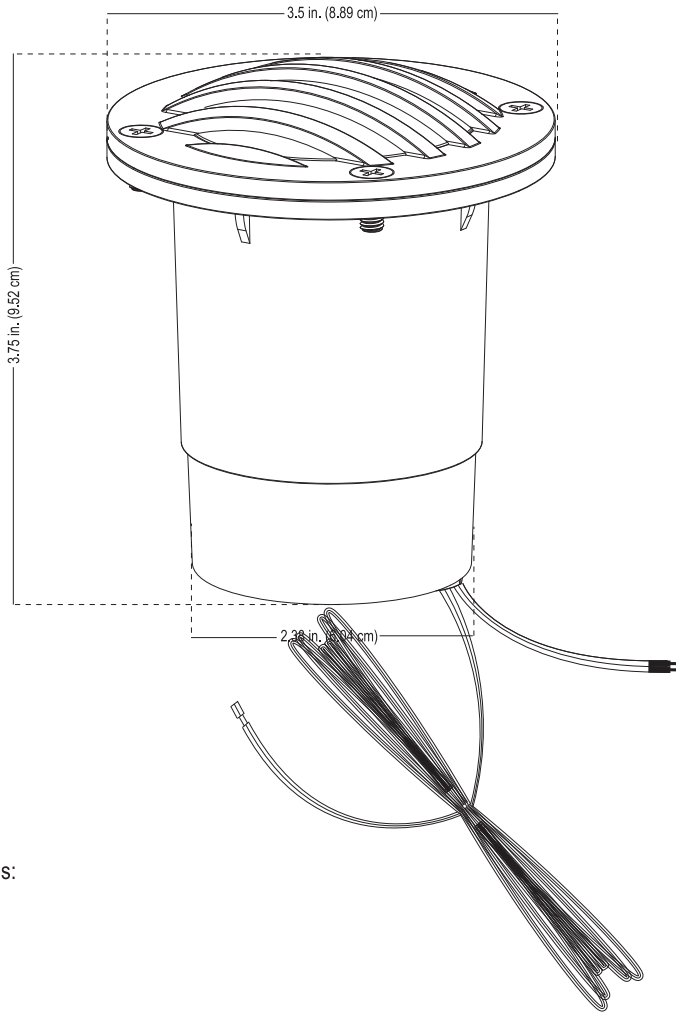

ALLIANCE

Specification Sheet

Model: GL160 (Bluetooth In-Ground Light)

Fixture Height: 5.25 in. (13.33 cm)
Fixture Diameter: 2.38 in. (6.04 cm)
Shroud Diameter: 3.5 in. (8.89 cm)

Notes:

Project:
Type:

Specifications and Features:

Body: Brass fixture, aged brass finish

Base: Solid brass fixture base with two rubber gasket seals

Shroud: Grated faceplate with 4 stainless steel screws

Lens: Clear glass lens with gasket

Wire: Industry First, double wire lead pre-connected to the fixture, 16 awg (*UL listed*), brown
-25 foot wire lead, pre-stripped for easy wire connection

-18 inch wire lead, LED connection ready

Warranty: Ten Year Warranty on Integrated Fixture

Certifications: Complies with the requirements of UL-1838 and CAN/CSA-C22.2 No. 250.7.
Identified with the ETL and cETL Listed Mark.

Integrated LED Features:

Wattage: 2w - 5w

Operating Voltage Range: 10v - 14v

Lumen Output: 15lm to 350lm

Beam Spread: 40°

CRI: 80

CCT Options: Preset options for 2700K, 3000K, 4000K

RGB Options: Unlimited Color Wheel Options with quick preset options for Red, Green, Blue, Amber and Purple